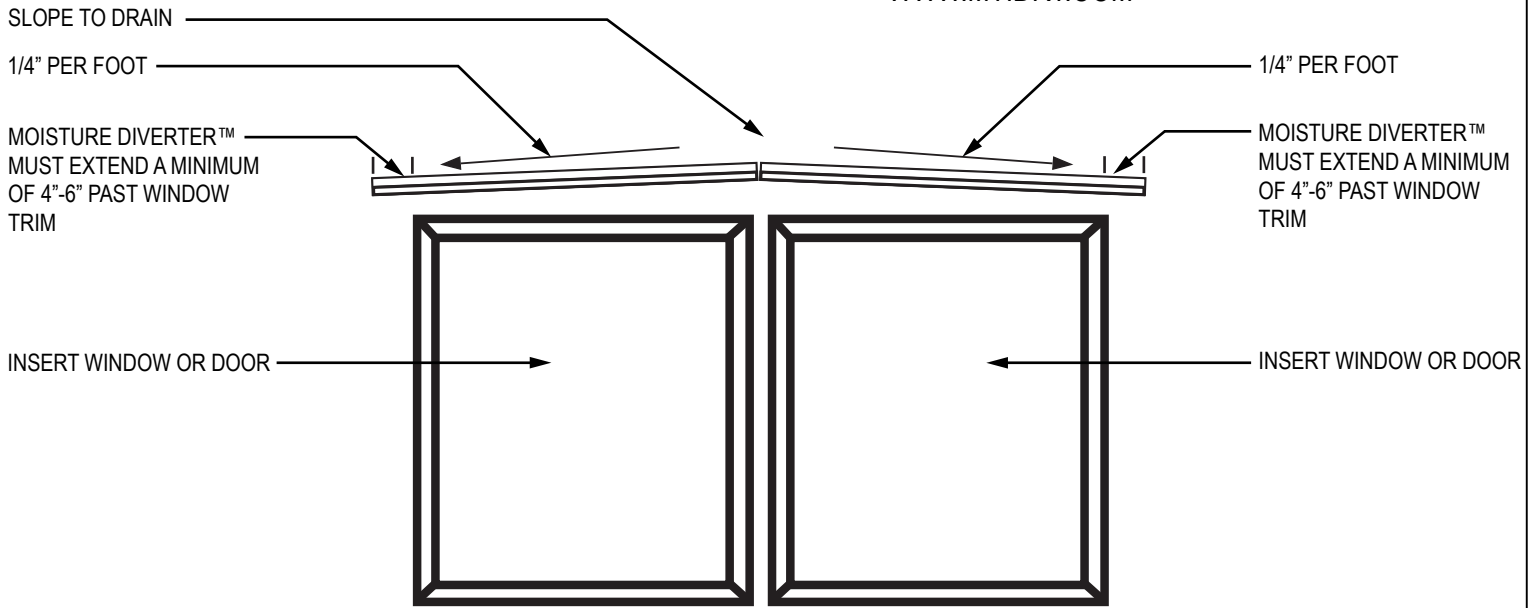

**MASONRY
TECHNOLOGY
INCORPORATED**

MTI

MASONRY TECHNOLOGY INC.
24235 ELECTRIC ST, P.O. BOX 214
CRESCO, IA 52136
TOLL FREE: 1-800-879-3348
PHONE: (563) 547-1122
FAX: (563) 547-1133
WWW.MTIDRY.COM

NOTES:

1. INSTALLATION TO BE COMPLETED IN ACCORDANCE WITH MANUFACTURER'S SPECIFICATIONS.
2. DO NOT SCALE DRAWINGS
3. CONTRACTORS NOTE: FOR PRODUCT AND COMPANY INFORMATION VISIT WWW.MTIDRY.COM

MASONRY TECHNOLOGY INC. MOISTURE DIVERTER™

MOISTURE DIVERTER™ (DS 2858)

MTI CAD drawings are created from sources deemed to be reliable. However, MTI does not guarantee the accuracy or completeness of any information, nor shall be held responsible for any errors, omissions, or damages arising out of the use of this information. These drawings are created with the understanding that MTI is providing information but is not attempting to render engineering or other professional service. If such services are required, the assistance of an appropriate profession should be sought. Use MTI materials in strict conformance with local building codes and regulations. Consult local code/code officials prior to installation. It is the buyer's responsibility to ensure that MTI materials are used in strict conformance with local building codes and regulations.