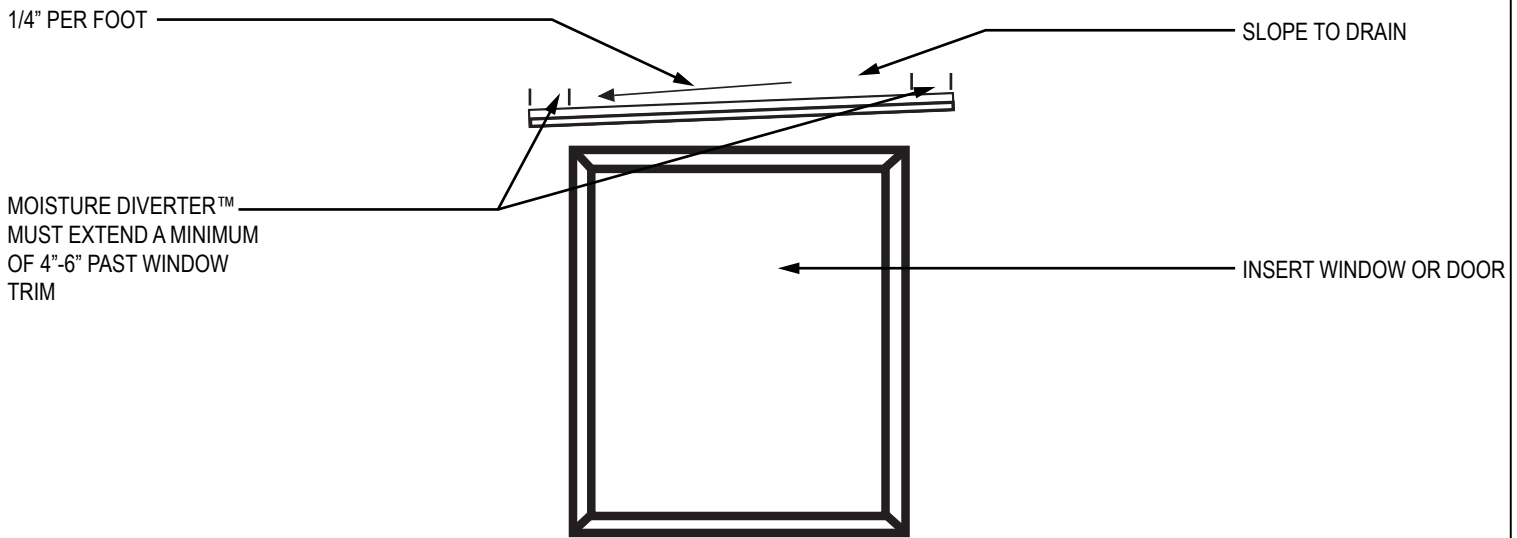

**MASONRY
TECHNOLOGY
INCORPORATED**

MTI

MASONRY TECHNOLOGY INC.
24235 ELECTRIC ST, P.O. BOX 214
CRESCO, IA 52136
TOLL FREE: 1-800-879-3348
PHONE: (563) 547-1122
FAX: (563) 547-1133
WWW.MTIDRY.COM

NOTES:

1. INSTALLATION TO BE COMPLETED IN ACCORDANCE WITH MANUFACTURER'S SPECIFICATIONS.
2. DO NOT SCALE DRAWINGS
3. CONTRACTORS NOTE: FOR PRODUCT AND COMPANY INFORMATION VISIT WWW.MTIDRY.COM

MASONRY TECHNOLOGY INC. MOISTURE DIVERTER™

MOISTURE DIVERTER™ (DS 2858)

MTI CAD drawings are created from sources deemed to be reliable. However, MTI does not guarantee the accuracy or completeness of any information, nor shall be held responsible for any errors, omissions, or damages arising out of the use of this information. These drawings are created with the understanding that MTI is providing information but is not attempting to render engineering or other professional service. If such services are required, the assistance of an appropriate profession should be sought. Use MTI materials in strict conformance with local building codes and regulations. Consult local code/code officials prior to installation. It is the buyer's responsibility to ensure that MTI materials are used in strict conformance with local building codes and regulations.