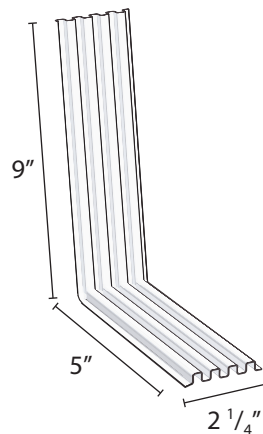

Wall Opening Weeps WOW 9095

Related Products:

- Cavity Weep™
- Stone Cavity Weep™
- Head Joint Weeps™

Box 100 pieces

Questions about application, installation or ordering?
MTIdry.com/wall-opening-weeps

MTI MASONRY TECHNOLOGY INCORPORATED