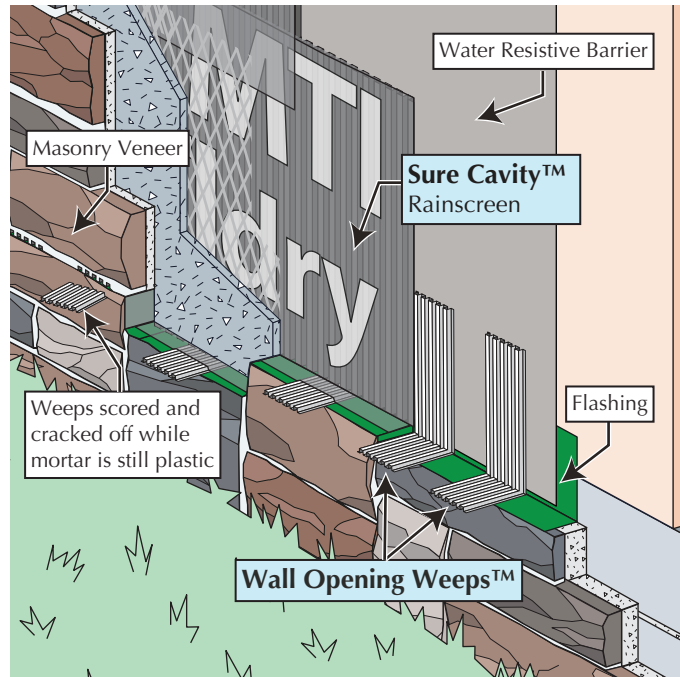

Wall Opening Weeps™

WOW 9095

Versatile Weeps for Thin Veneers & More

Applications

- ✔ Stucco, Thin Stone or Brick
- ✔ Natural Stone
- ✔ Full Brick

Weeps Above Openings and Staggered Stone

Windows. Doors. Run-to-grade veneers. Moisture needs a way out of the wall at each interruption in the drainage plane. Wall Opening Weeps create a pathway for moisture to drain directly on the flashing. You'll be WOWed at how they unlock your creativity to create great looking exteriors that will last for generations.

Weeps above a window in a thin stone veneer

L-shaped weeps create weep tunnels directly on flashing

The MTI Advantage

- ✔ Form Bottom of Scratch Coat
- ✔ Maintain Vertical Channels into Thin Veneer Walls
- ✔ Weep Directly on Flashing
- ✔ Work in a Variety of Exteriors
- ✔ Foolproof Installation
- ✔ Translucent to Blend with Mortar

Wall Opening Weeps with Sure Cavity on natural stone

MTI MASONRY
TECHNOLOGY
INCORPORATED

May 2018

Detail Drawings • BIM • Free Consultation • Videos
info@mtidry.com 800-879-3348 MTIdry.com

Installation

- Install Wall Opening Weeps™ on flashings 10" on center
- Install Sure Cavity™ rainscreen with fabric skirt lapping over Wall Opening Weeps
- Apply scratch coat or mortar and exterior veneer
- Tool joints and lightly score legs of Wall Opening Weeps at face of wall and crack off by pushing downward while mortar is still plastic
- Finish tool joint and brush

Wall Opening Weeps are used in a variety of unique details. Visit MTIdry.com/installation for instructions specific to your wall assembly.

Technical Information

Material Description	High impact polystyrene sheets, 0.024 inch (0.6 mm) thick, formed with corrugations.		
UV Exposure	Over 9 weeks in accelerated UV testing (ASTM G 154)	Fungi Resistance	Does not support fungal growth (ASTM C 1338)