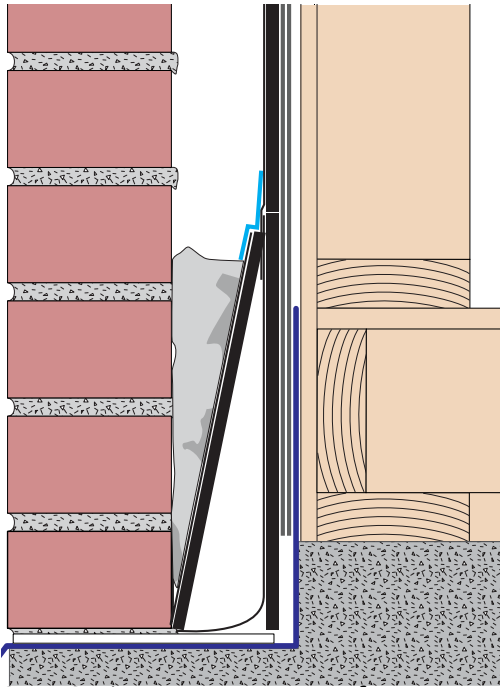

MTI Mortar Control Solution

Better Mortar Control is Better Moisture Control

Works Better. Costs Less.

Features

Mortar blocking fabric

Rigid, not fluffy

15.75" wide

96% pre-consumer recycled plastic

Benefits

Prevents mortar bridging, moisture transfer

Integrated insect barrier

Clear drainage path

Ease of installation

Reduces labor costs

One size fits any cavity

Qualifies for LEED points

Sure Cavity prevents mortar from bridging the cavity, which prevents moisture bridging.

Other mortar deflection systems allow mortar AND moisture to bridge the cavity.

Keep It Dry. Specify MTI.

Learn more at www.MTIDRY.com/mortar