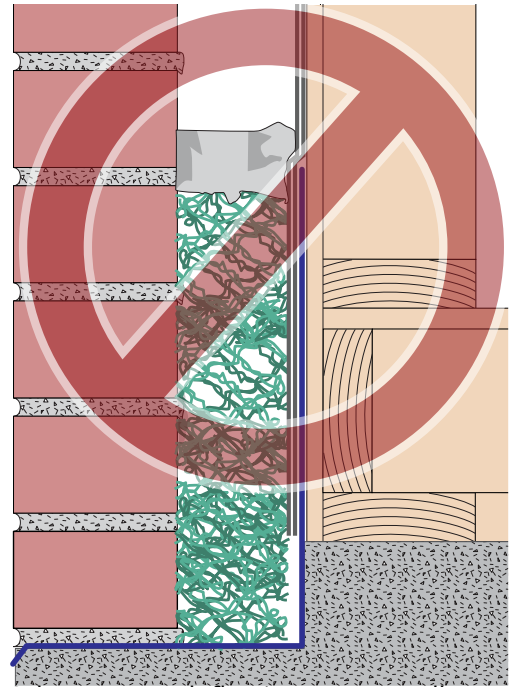

MTI Mortar Control Solution

Better Mortar Control is Better Moisture Control

Works Better. Costs Less.

Features

Mortar blocking fabric

Rigid, not fluffy

15.75" wide

96% pre-consumer recycled plastic

Benefits

Prevents mortar bridging, moisture transfer

Integrated insect barrier

Clear drainage path

Ease of installation

Reduces labor costs

One size fits any cavity

Qualifies for LEED points

Sure Cavity prevents mortar from bridging the cavity, which prevents moisture bridging.

Other mortar deflection systems allow mortar AND moisture to bridge the cavity.

Keep It Dry. Specify MTI.

Learn more at www.MTIDRY.com/mortar