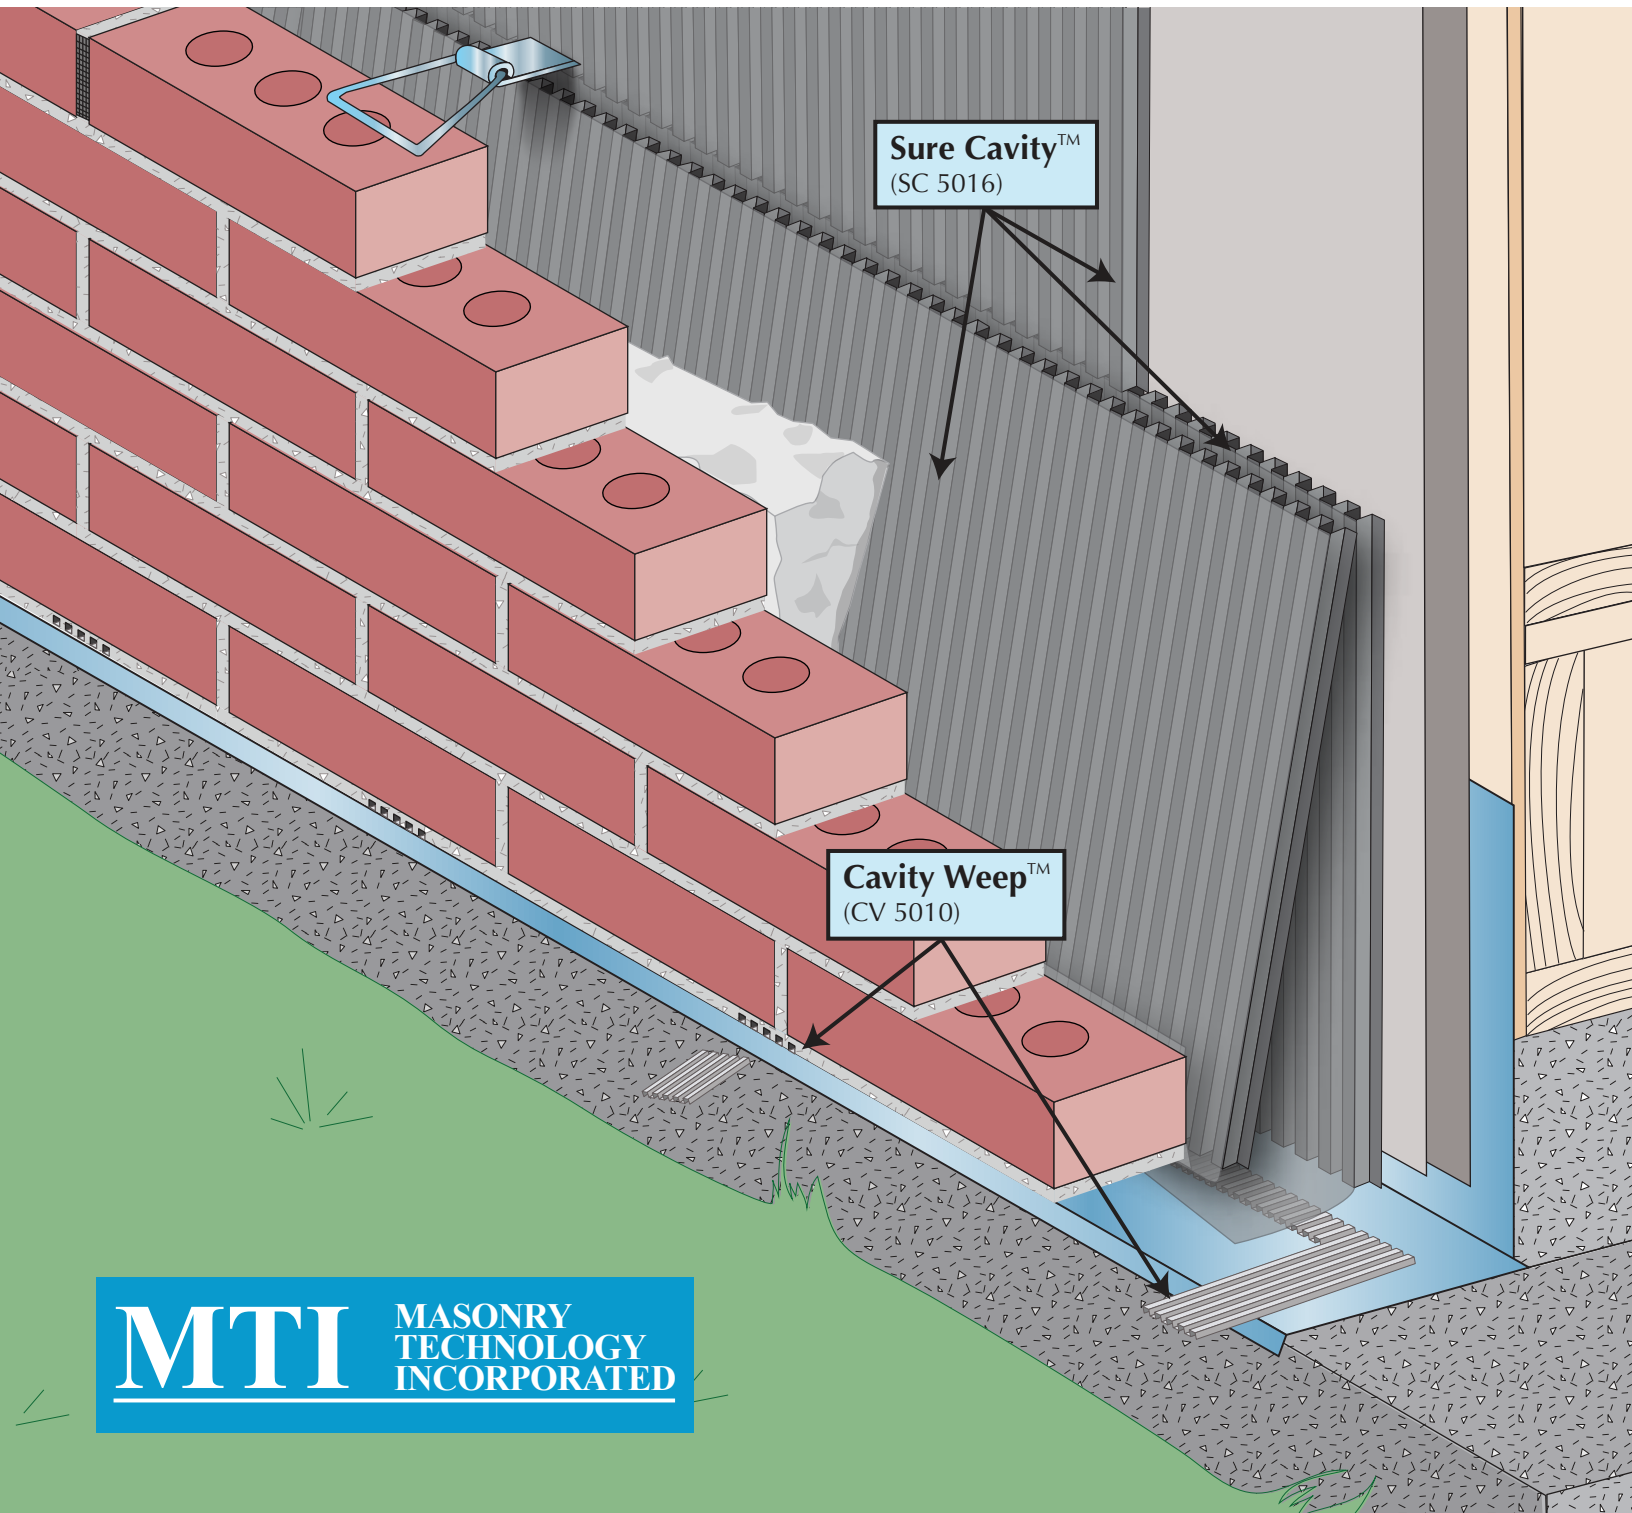

MTI Mortar Control Solution

Better Mortar Control is Better Moisture Control

Works Better. Costs Less.

Features

Mortar blocking fabric

Rigid, not fluffy

15.75" wide

96% pre-consumer recycled plastic

Benefits

Prevents mortar bridging, moisture transfer

Integrated insect barrier

Clear drainage path

Ease of installation

Reduces labor costs

One size fits any cavity

Qualifies for LEED points

Sure Cavity prevents mortar from bridging the cavity, which prevents moisture bridging.

Other mortar deflection systems allow mortar AND moisture to bridge the cavity.

Keep It Dry. Specify MTI.

Learn more at www.MTIDRY.com/mortar