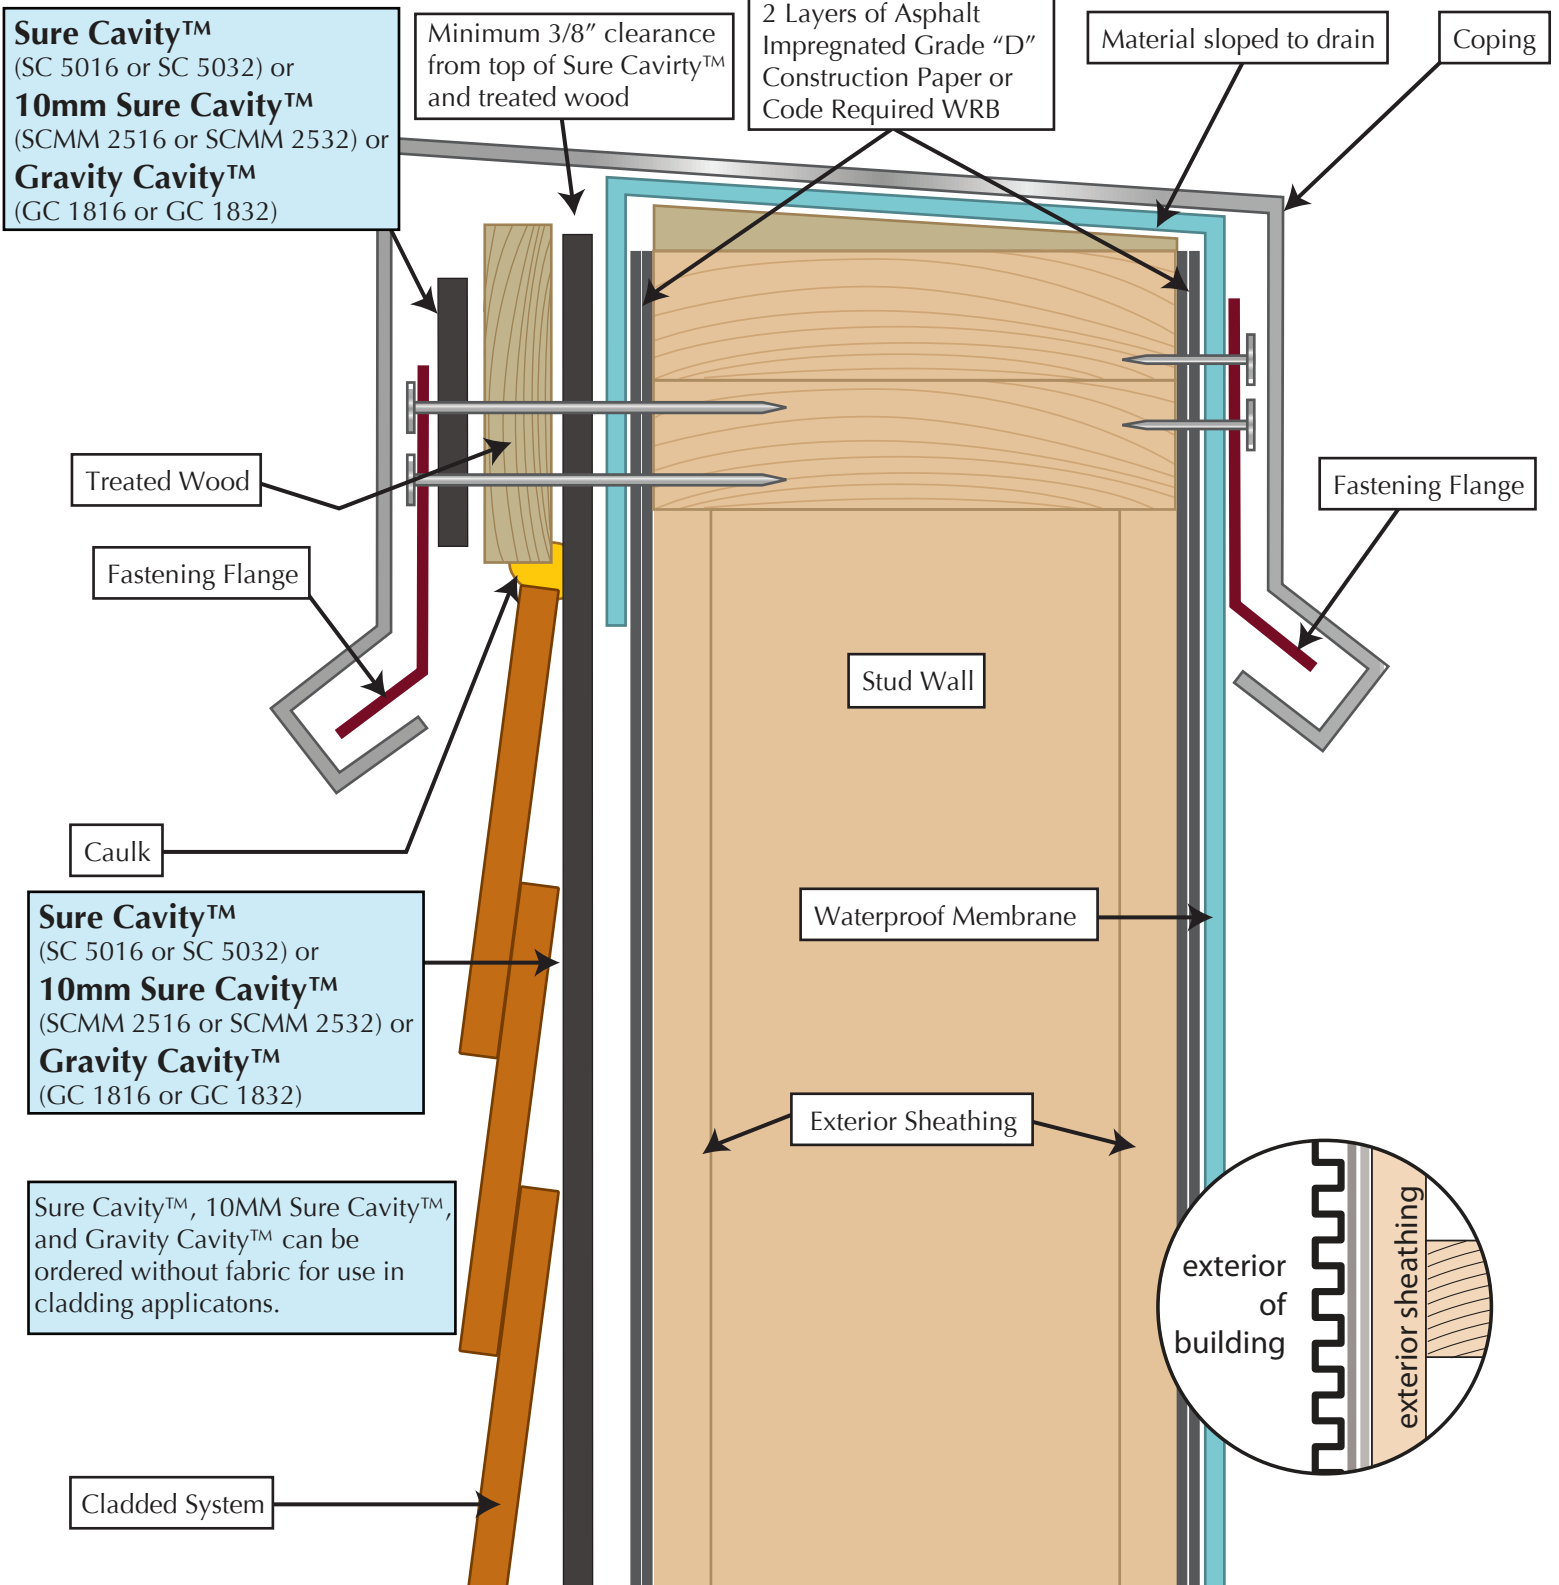

Vented Parapet Wall With Cladding

Sure Cavity™ (SC 5016 or SC 5032) or 10mm Sure Cavity™ (SCMM 2516 or SCMM 2532)
or Gravity Cavity™ (GC 1816 or GC 1832)

Sure Cavity™ (SC 5016 or SC 5032) or 10mm Sure Cavity™ (SCMM 2516 or SCMM 2532) or Gravity Cavity™ (GC 1816 or GC 1832)

Sure Cavity™, 10MM Sure Cavity™, and Gravity Cavity™ can be ordered without fabric for use in cladding applicatons.