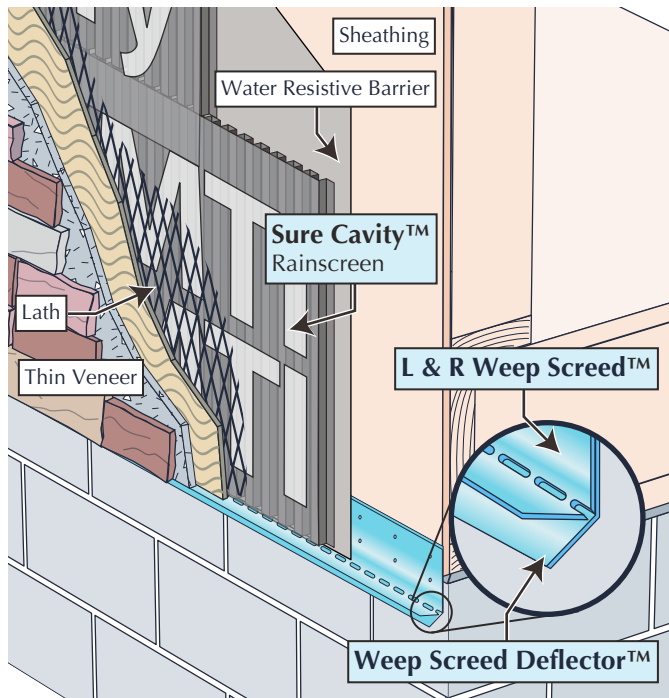

Fact: Most Weep Screeds Don't Weep.

Weep screeds allow trapped water to drain to the exterior of the building, or they should. Most feature small holes for keying and rely on shrinkage cracks to drain - but the L & R Weep Screed features large slots to drain incidental moisture and ventilate the rainscreen wall system. The weep screed deflector can be added to divert moisture away from the foundation.

L & R Weep Screed's 1" slots drain directly below rainscreen drainage plane

The Weep Screed Deflector can be paired with the L & R Weep Screed to direct moisture away from foundation

The MTI Advantage

- ✔ Large 1" Slots Weep & Ventilate
- ✔ Accommodates Rainscreen Drainage Mat
- ✔ True Rainscreen Termination
- ✔ Straight Screed Surface
- ✔ Deflector is a Mechanical Termite Barrier

MTI MASONRY
TECHNOLOGY
INCORPORATED

May 2018

Detail Drawings • BIM • Free Consultation • Videos
info@mtidry.com 800-879-3348 MTIdry.com

Installation

- Optional Weep Screed Deflector™ : Installed behind L & R Weep Screed as described below
- Install L & R Weep Screed™ at or below foundation plate line, run down onto foundation no less than 2"
- L & R Weep Screed shall be not less than 4" above the earth or 2" above paved areas
- Water resistive barrier shall lap the L & R Weep Screed attachment flange
- Rainscreen drainage plane shall be fully seated in the bottom of the L & R Weep Screed
- Exterior lath shall terminate in the L & R Weep Screed
- MTI recommends using Sure Cavity™ rainscreen drainage plane to drain & ventilate the thin veneer wall