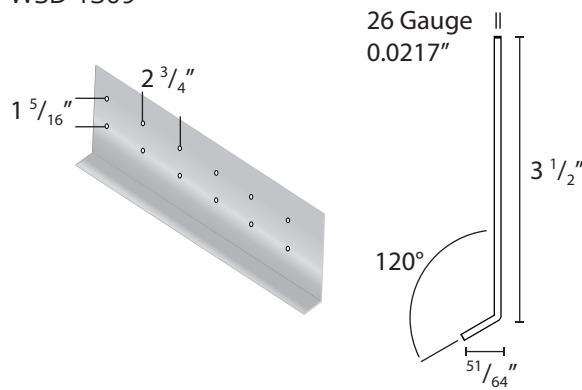

Weep Screed Deflector

WSD 1309

Piece	8 ft
Tube	160 ft / 20 pieces

Questions about application, installation or ordering?
MTIdry.com/l-r-weep-screed