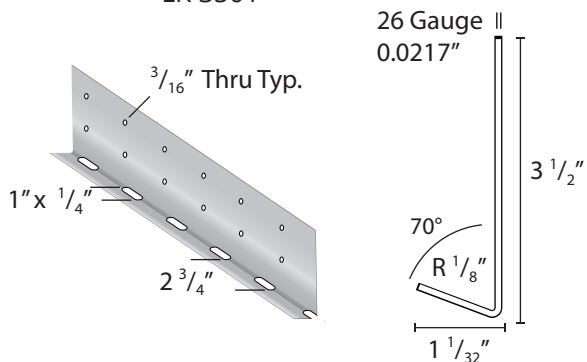

Fact: Most Weep Screeds Don't Weep.

Weep screeds allow trapped water to drain to the exterior of the building, or they should. Most feature small holes for keying and rely on shrinkage cracks to drain - but the L & R Weep Screed features large slots to drain incidental moisture and ventilate the rainscreen wall system. The weep screed deflector can be added to divert moisture away from the foundation.

L & R Weep Screed's 1" slots drain directly below rainscreen drainage plane

The Weep Screed Deflector can be paired with the L & R Weep Screed to direct moisture away from foundation

The MTI Advantage

- ✔ Large 1" Slots Weep & Ventilate
- ✔ Accommodates Rainscreen Drainage Mat
- ✔ True Rainscreen Termination
- ✔ Straight Screed Surface
- ✔ Deflector is a Mechanical Termite Barrier

MTI MASONRY
TECHNOLOGY
INCORPORATED

May 2018

Detail Drawings • BIM • Free Consultation • Videos
info@mtidry.com 800-879-3348 MTIdry.com

Installation

- Optional Weep Screed Deflector™ : Installed behind L & R Weep Screed as described below
- Install L & R Weep Screed™ at or below foundation plate line, run down onto foundation no less than 2"
- L & R Weep Screed shall be not less than 4" above the earth or 2" above paved areas
- Water resistive barrier shall lap the L & R Weep Screed attachment flange
- Rainscreen drainage plane shall be fully seated in the bottom of the L & R Weep Screed
- Exterior lath shall terminate in the L & R Weep Screed
- MTI recommends using Sure Cavity™ rainscreen drainage plane to drain & ventilate the thin veneer wall

Complete Installation at MTIdry.com/installation

Technical Information

Material Description .0217" (26 Gauge) Cold Rolled Galvanized Steel

L & R Weep Screed

LR 3501

Piece	8 ft
Tube	160 ft / 20 pieces

Can be custom made in other metals upon request